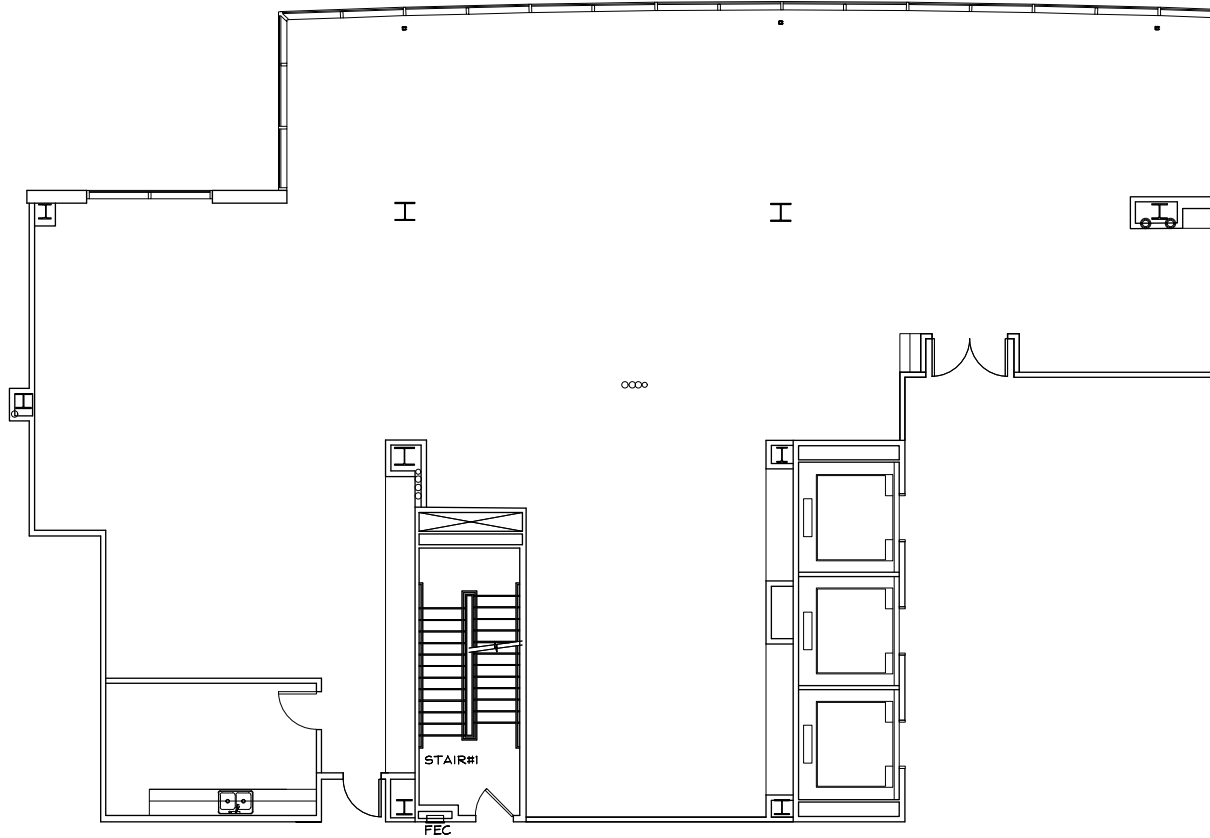

NASCAR PLAZA | 18th Floor - Suite 1800

AVAILABLE ± 5,288 RSF