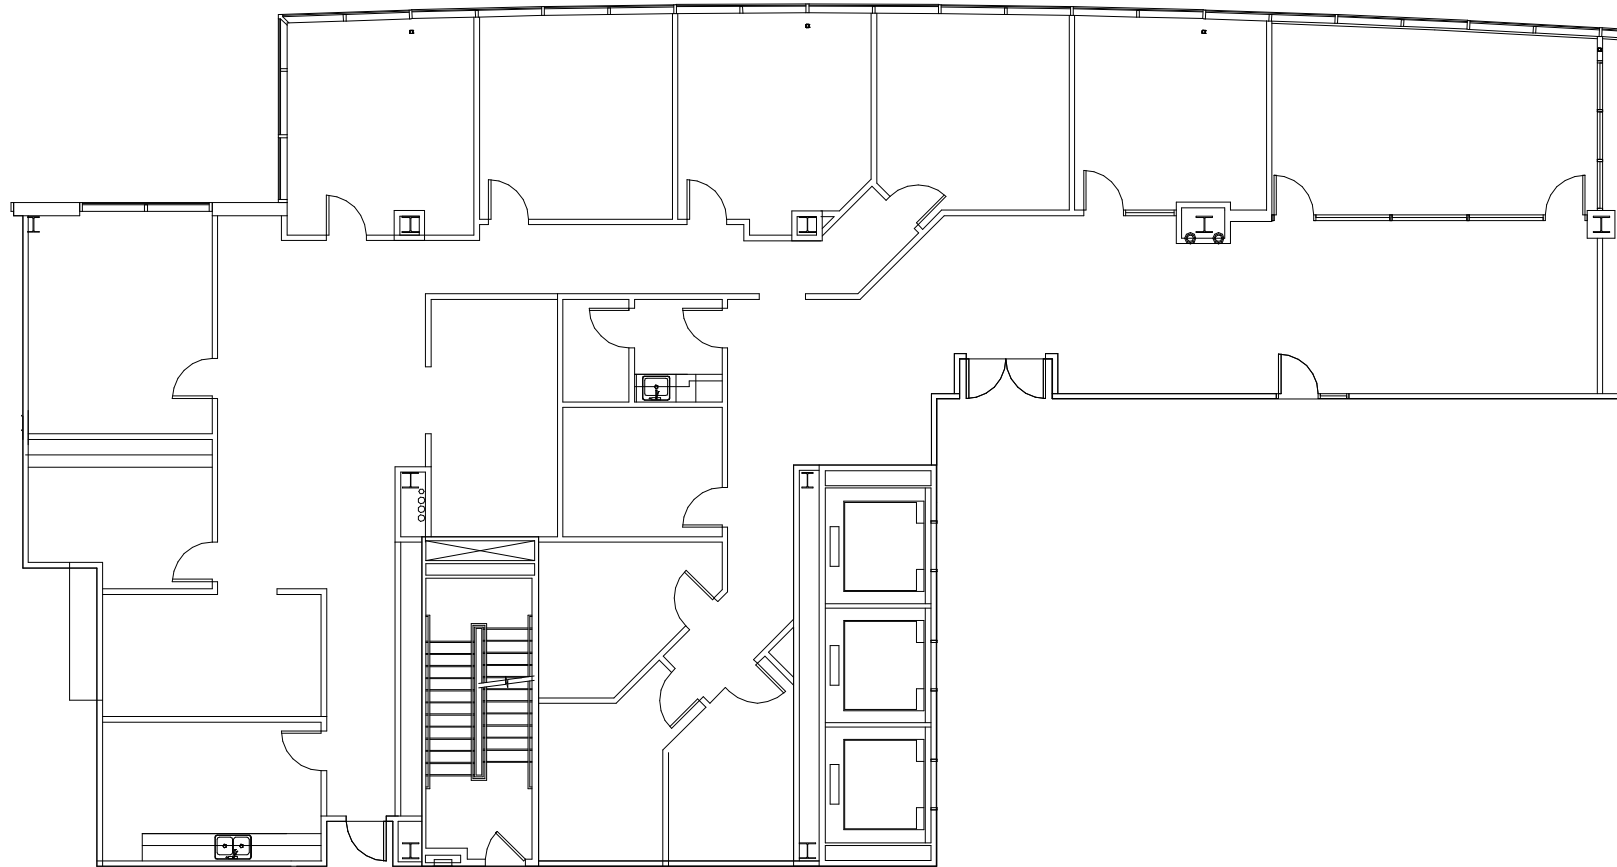

NASCAR PLAZA | 18th Floor - Suite 1800

AVAILABLE ± 6,132 RSF